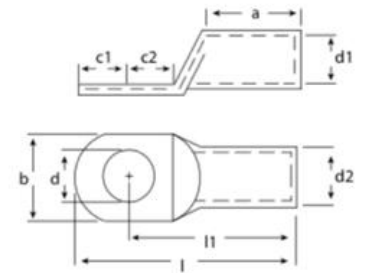

SKP SIKMALI KABLO PABUÇLARI

Standart Tip (SKP) Sıkmalı Kablo Pabuçları

Sipariş Kodu	Kablo Kesiti (mm²)	Delik Çapı Ø	Ölçüler (mm)								Kutu/ Amb. Adet	Birim Fiyat TL/Adet	
			d	d1	d2	l	l1	a	b	c1			c2
S 10-6	10	M6	6,5	4,4	6,3	29,0	22,0	12,0	11,0	6,5	7	750	13,5
S 10-8	10	M8	8,5	4,4	6,3	33,0	25,0	12,0	13,5	8,0	9	750	13,5
S 16-6	16	M6	6,5	5,5	7,5	29,0	21,0	12,0	11,0	8,0	9	400	16,8
S 16-8	16	M8	8,5	5,5	7,5	33,0	25,0	12,0	13,5	8,0	9	400	16,8
S 16-10	16	M10	10,5	5,5	7,5	33,0	25,0	12,0	16,0	8,0	9	400	16,8
S 25-6	25	M6	6,5	7,0	9,5	39,0	31,3	16,0	13,5	7,7	9,3	350	26,7
S 25-8	25	M8	8,5	7,0	9,5	39,0	31,3	16,0	13,5	7,7	9,3	350	26
S 25-10	25	M10	10,5	7,0	9,5	39,0	31,3	16,0	16,0	7,7	9,3	300	27,7
S 35-6	35	M6	6,5	8,5	11,0	44,0	35,7	19,0	15,5	8,3	9,7	200	36
S 35-8	35	M8	8,5	8,5	11,0	44,0	35,7	19,0	15,5	8,3	9,7	200	36
S 35-10	35	M10	10,5	8,5	11,0	44,0	35,7	19,0	15,5	8,3	9,7	200	36
S 50-8	50	M8	8,5	10,0	12,5	51,5	39,5	21,0	19,0	12,0	12	150	54
S 50-10	50	M10	10,5	10,0	12,5	51,5	39,5	21,0	19,0	12,0	12	150	54
S 50-12	50	M12	13,0	10,0	12,5	50,5	39,5	21,0	19,0	12,0	12	150	58
S 50-14	50	M14	15,0	10,0	12,5	51,5	39,5	21,0	21,0	12,0	12	150	61
S 70-8	70	M8	8,5	11,5	14,5	54,0	42,0	23,0	21,0	12,0	10	100	74
S 70-10	70	M10	10,5	11,5	14,5	54,0	42,0	23,0	21,0	12,0	10	100	72
S 70-12	70	M12	13,0	11,5	14,5	54,0	42,0	23,0	21,0	12,0	10	100	74